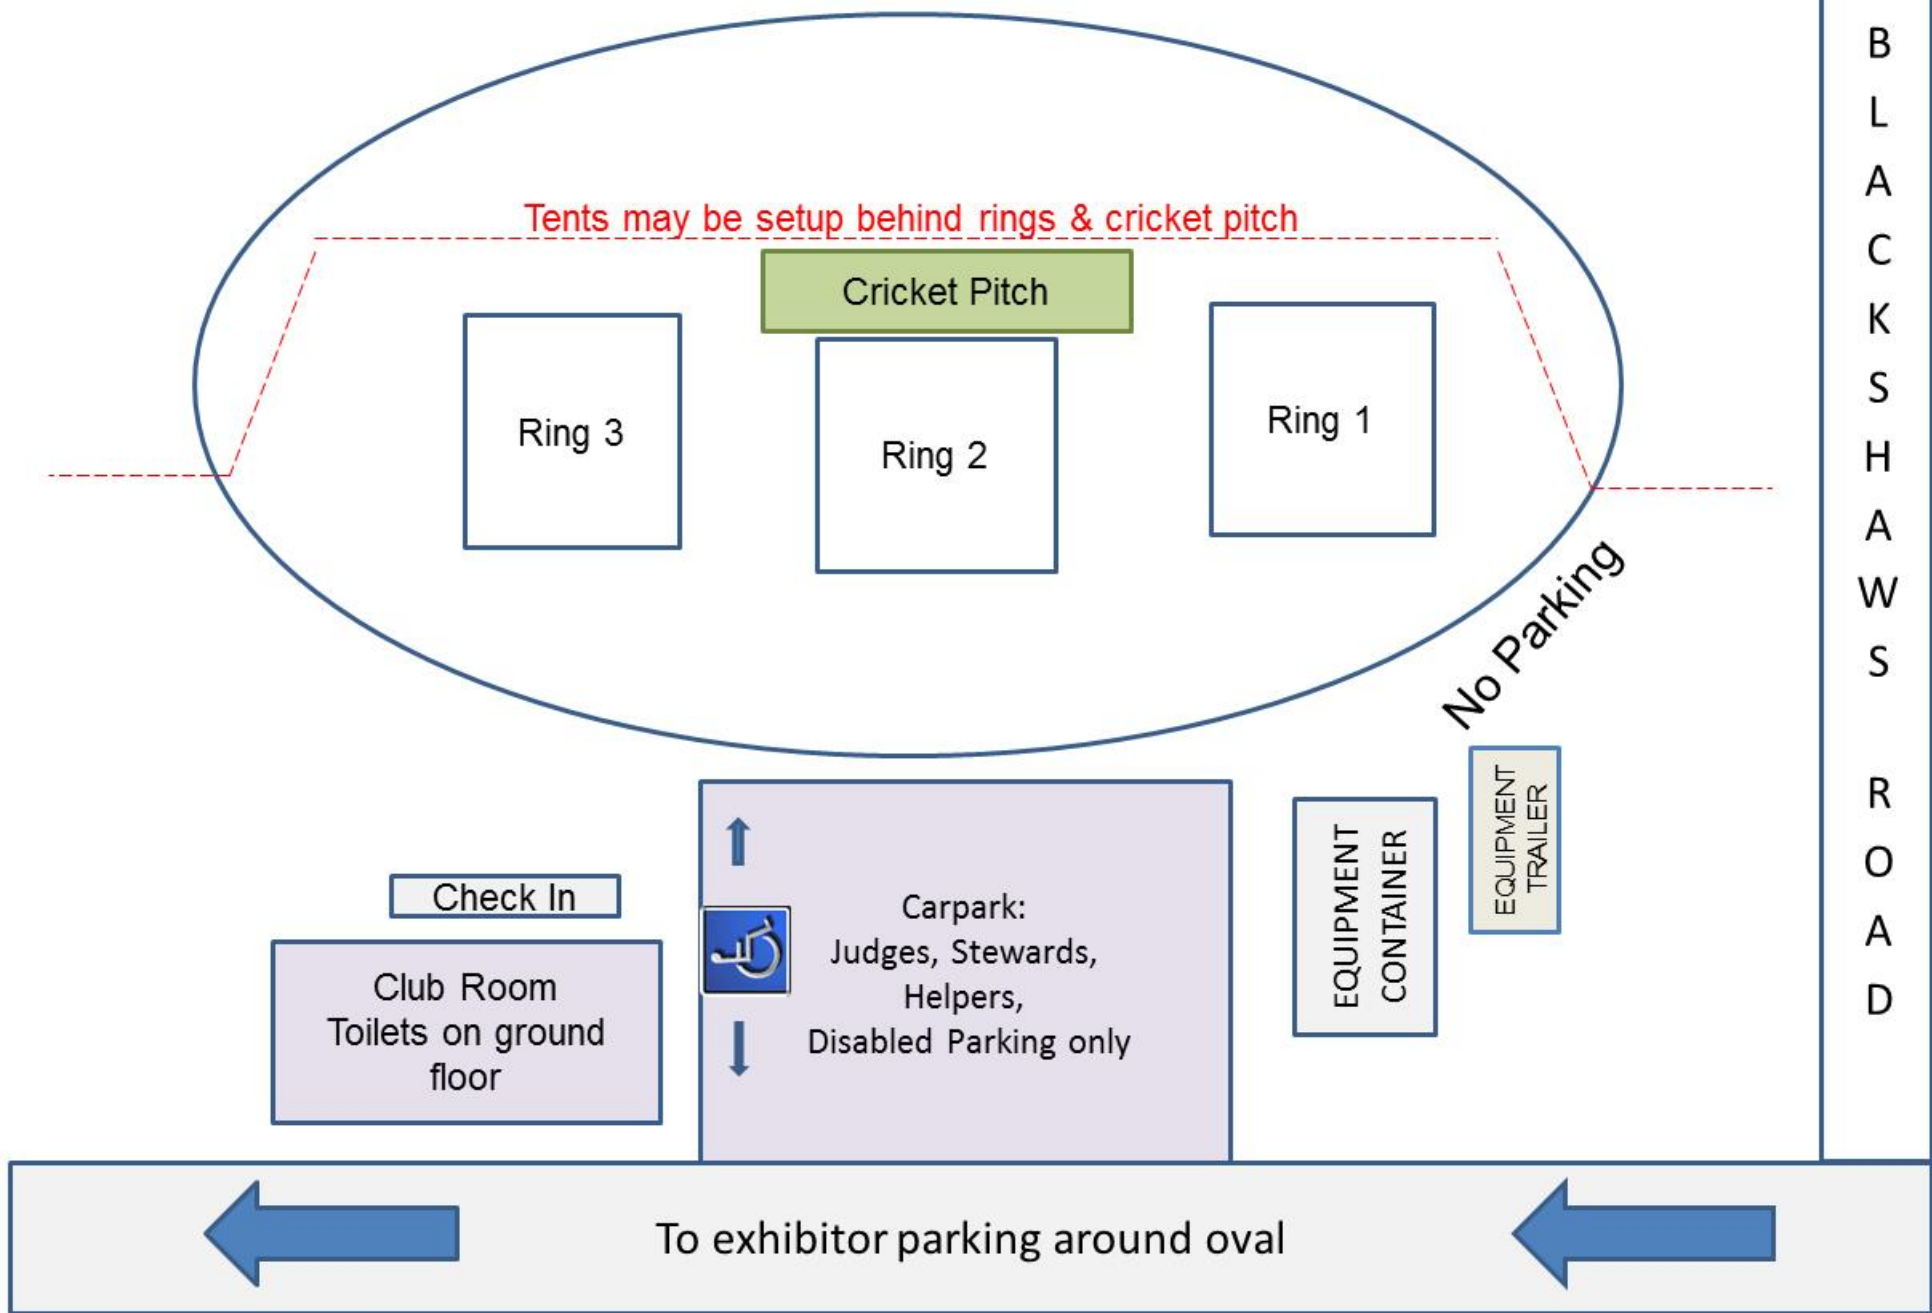

Novice / Excellent / Master (Split Walk) **Jumping C: Mr P Buykx**

Ring Layout : The precincts of the trial will be defined as the perimeter area of the main oval. EXHIBITOR CARS MAY BE PARKED OUTSIDE THE PERIMETER OF THE OVAL