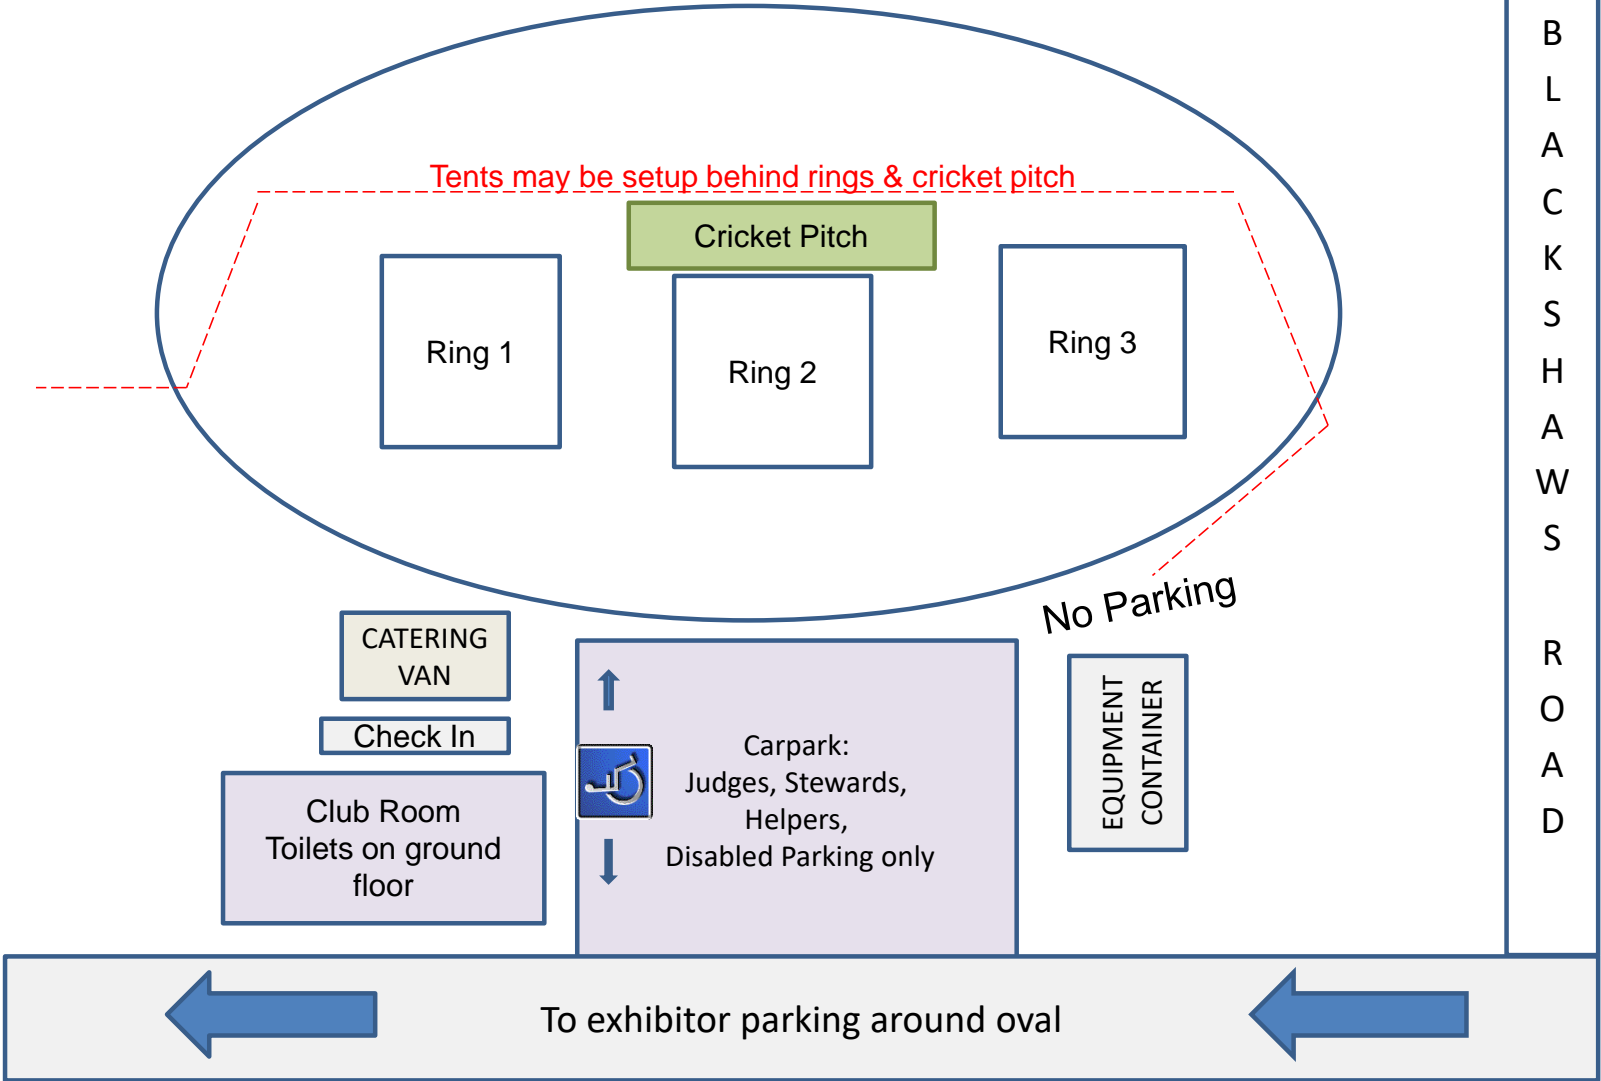

EXHIBITOR CARS MAY BE PARKED OUTSIDE THE PERIMETER OF THE OVAL